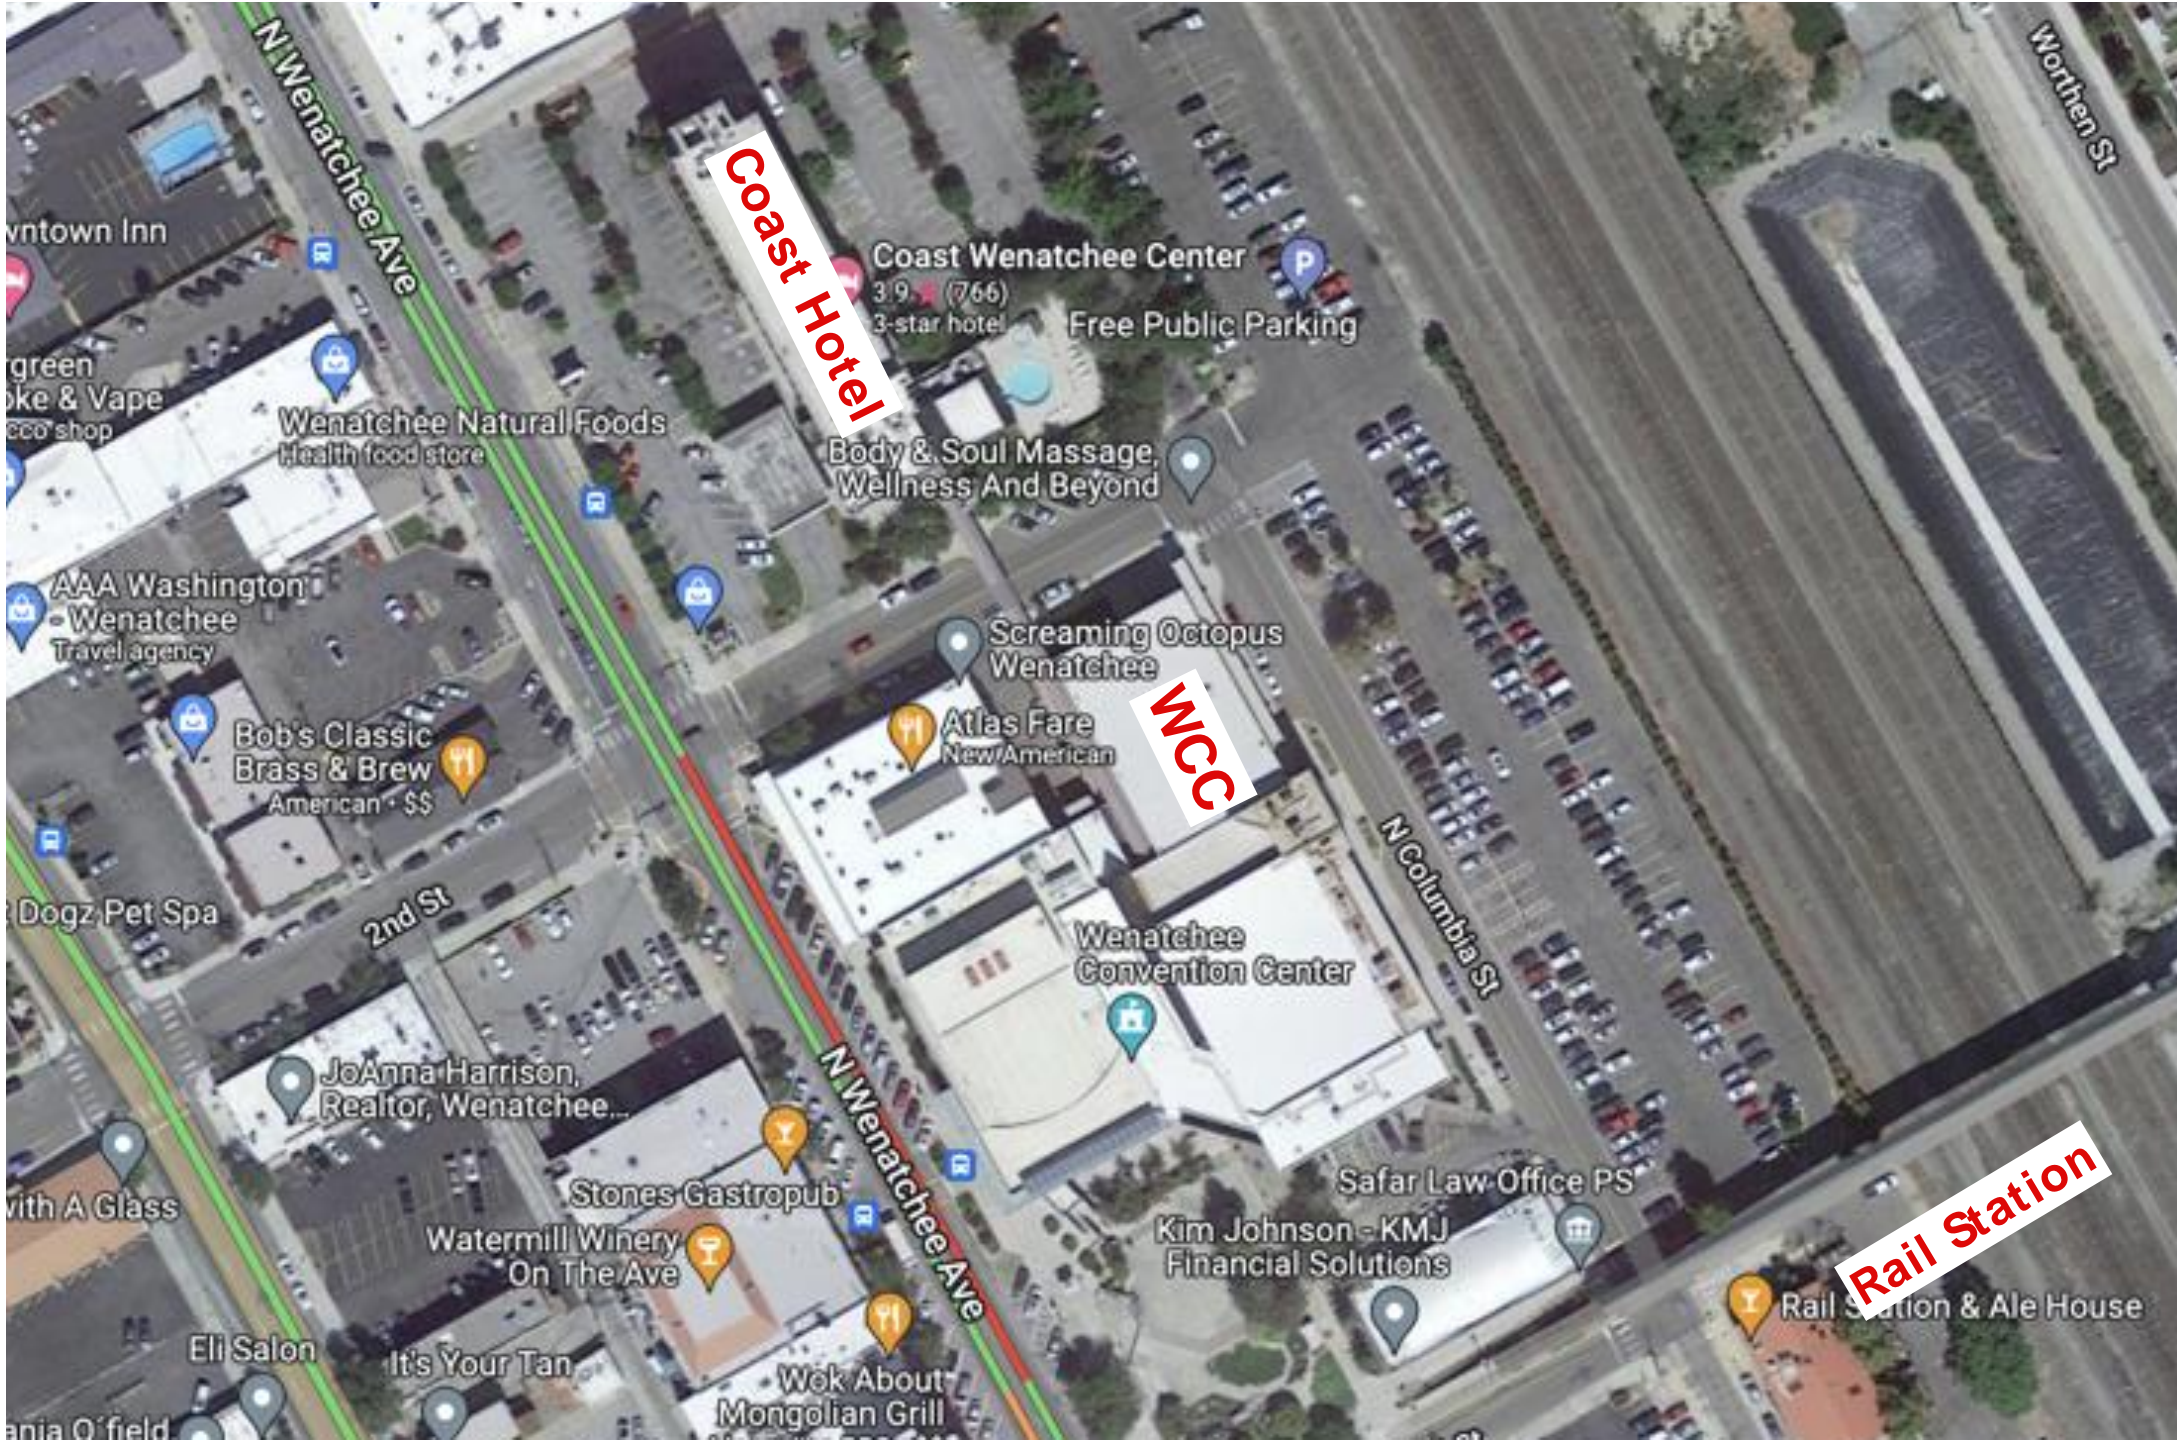

Coast Hotel

WCC

Rail Station

Coast Wenatchee Center

3.9 (766)
3-star hotel

Free Public Parking

Wenatchee Natural Foods
Health food store

Body & Soul Massage,
Wellness And Beyond

Screaming Octopus
Wenatchee

Atlas Fare
New American

Wenatchee
Convention Center

Safar Law Office PS

Kim Johnson - KMJ
Financial Solutions

Rail Station & Ale House

Bob's Classic
Brass & Brew
American · $$

Stones Gastropub

Watermill Winery
On The Ave

Wok About
Mongolian Grill

AAA Washington
- Wenatchee
Travel agency

Dogz Pet Spa

JoAnna Harrison,
Realtor, Wenatchee...

with A Glass

Eli Salon

It's Your Tan

ania O' field

Wentown Inn

green
oke & Vape
eco shop

2nd St

N Wenatchee Ave

N Wenatchee Ave

N Columbia St

Worthen St