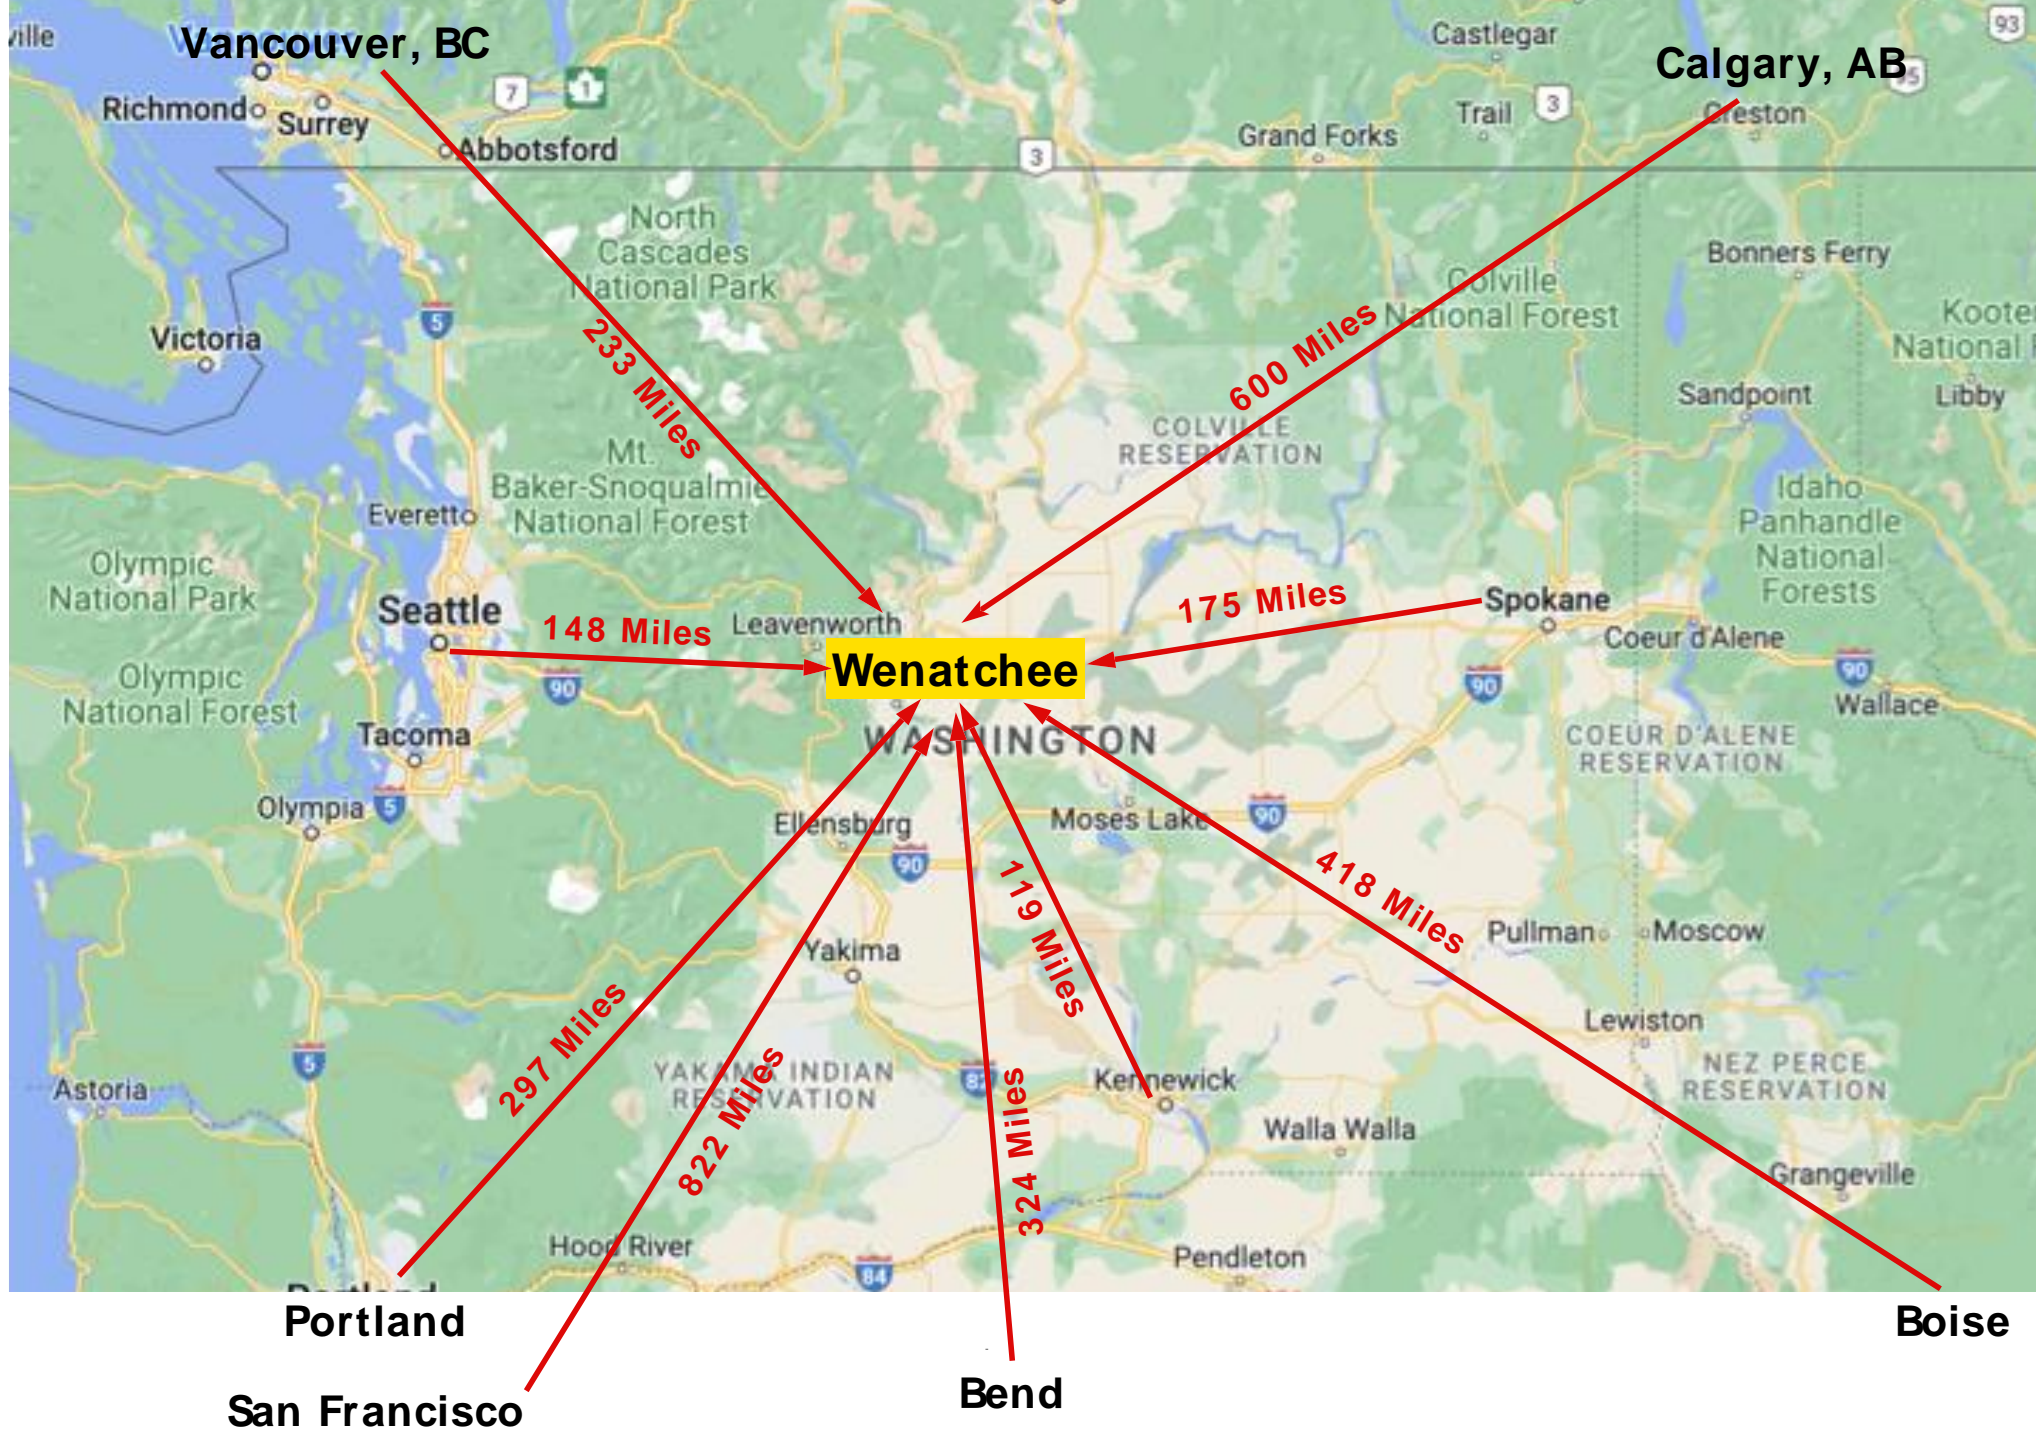

2023

TIGERS on the COLUMBIA

WENATCHEE, WA

Photo by Dean Johnson

Downtown Wenatchee

PUBLIC
MARKET

OPEN

SPEED
LIMIT
30

Pybus Public Market

OHME Gardens

Rocky Reach Dam

Rocky Reach Dam Park

ROCKY REACH DAM PARK

12/7/21, 10:01 AM

Google Maps

Rocky Reach Dam Park

Free Bus Service from Wenatchee
to
Leavenworth & Chelan

LEGEND

- ROUTE 20
- ROUTE 21
- ROUTE 22
- ROUTE 23
- ROUTE 24
- ROUTE 25
- ROUTE 26
- ROUTE 28

Leavenworth

ROUTE 22
22 DAILY TRIPS M-F
Leavenworth, WA 98941
Dryden, WA 98823
Wenatchee, WA 98801

Lady of the Lake

The Sunset Marina

Lake Shore and

Lady Of The Lake

US 97 of the

SEST

Bus

SEST