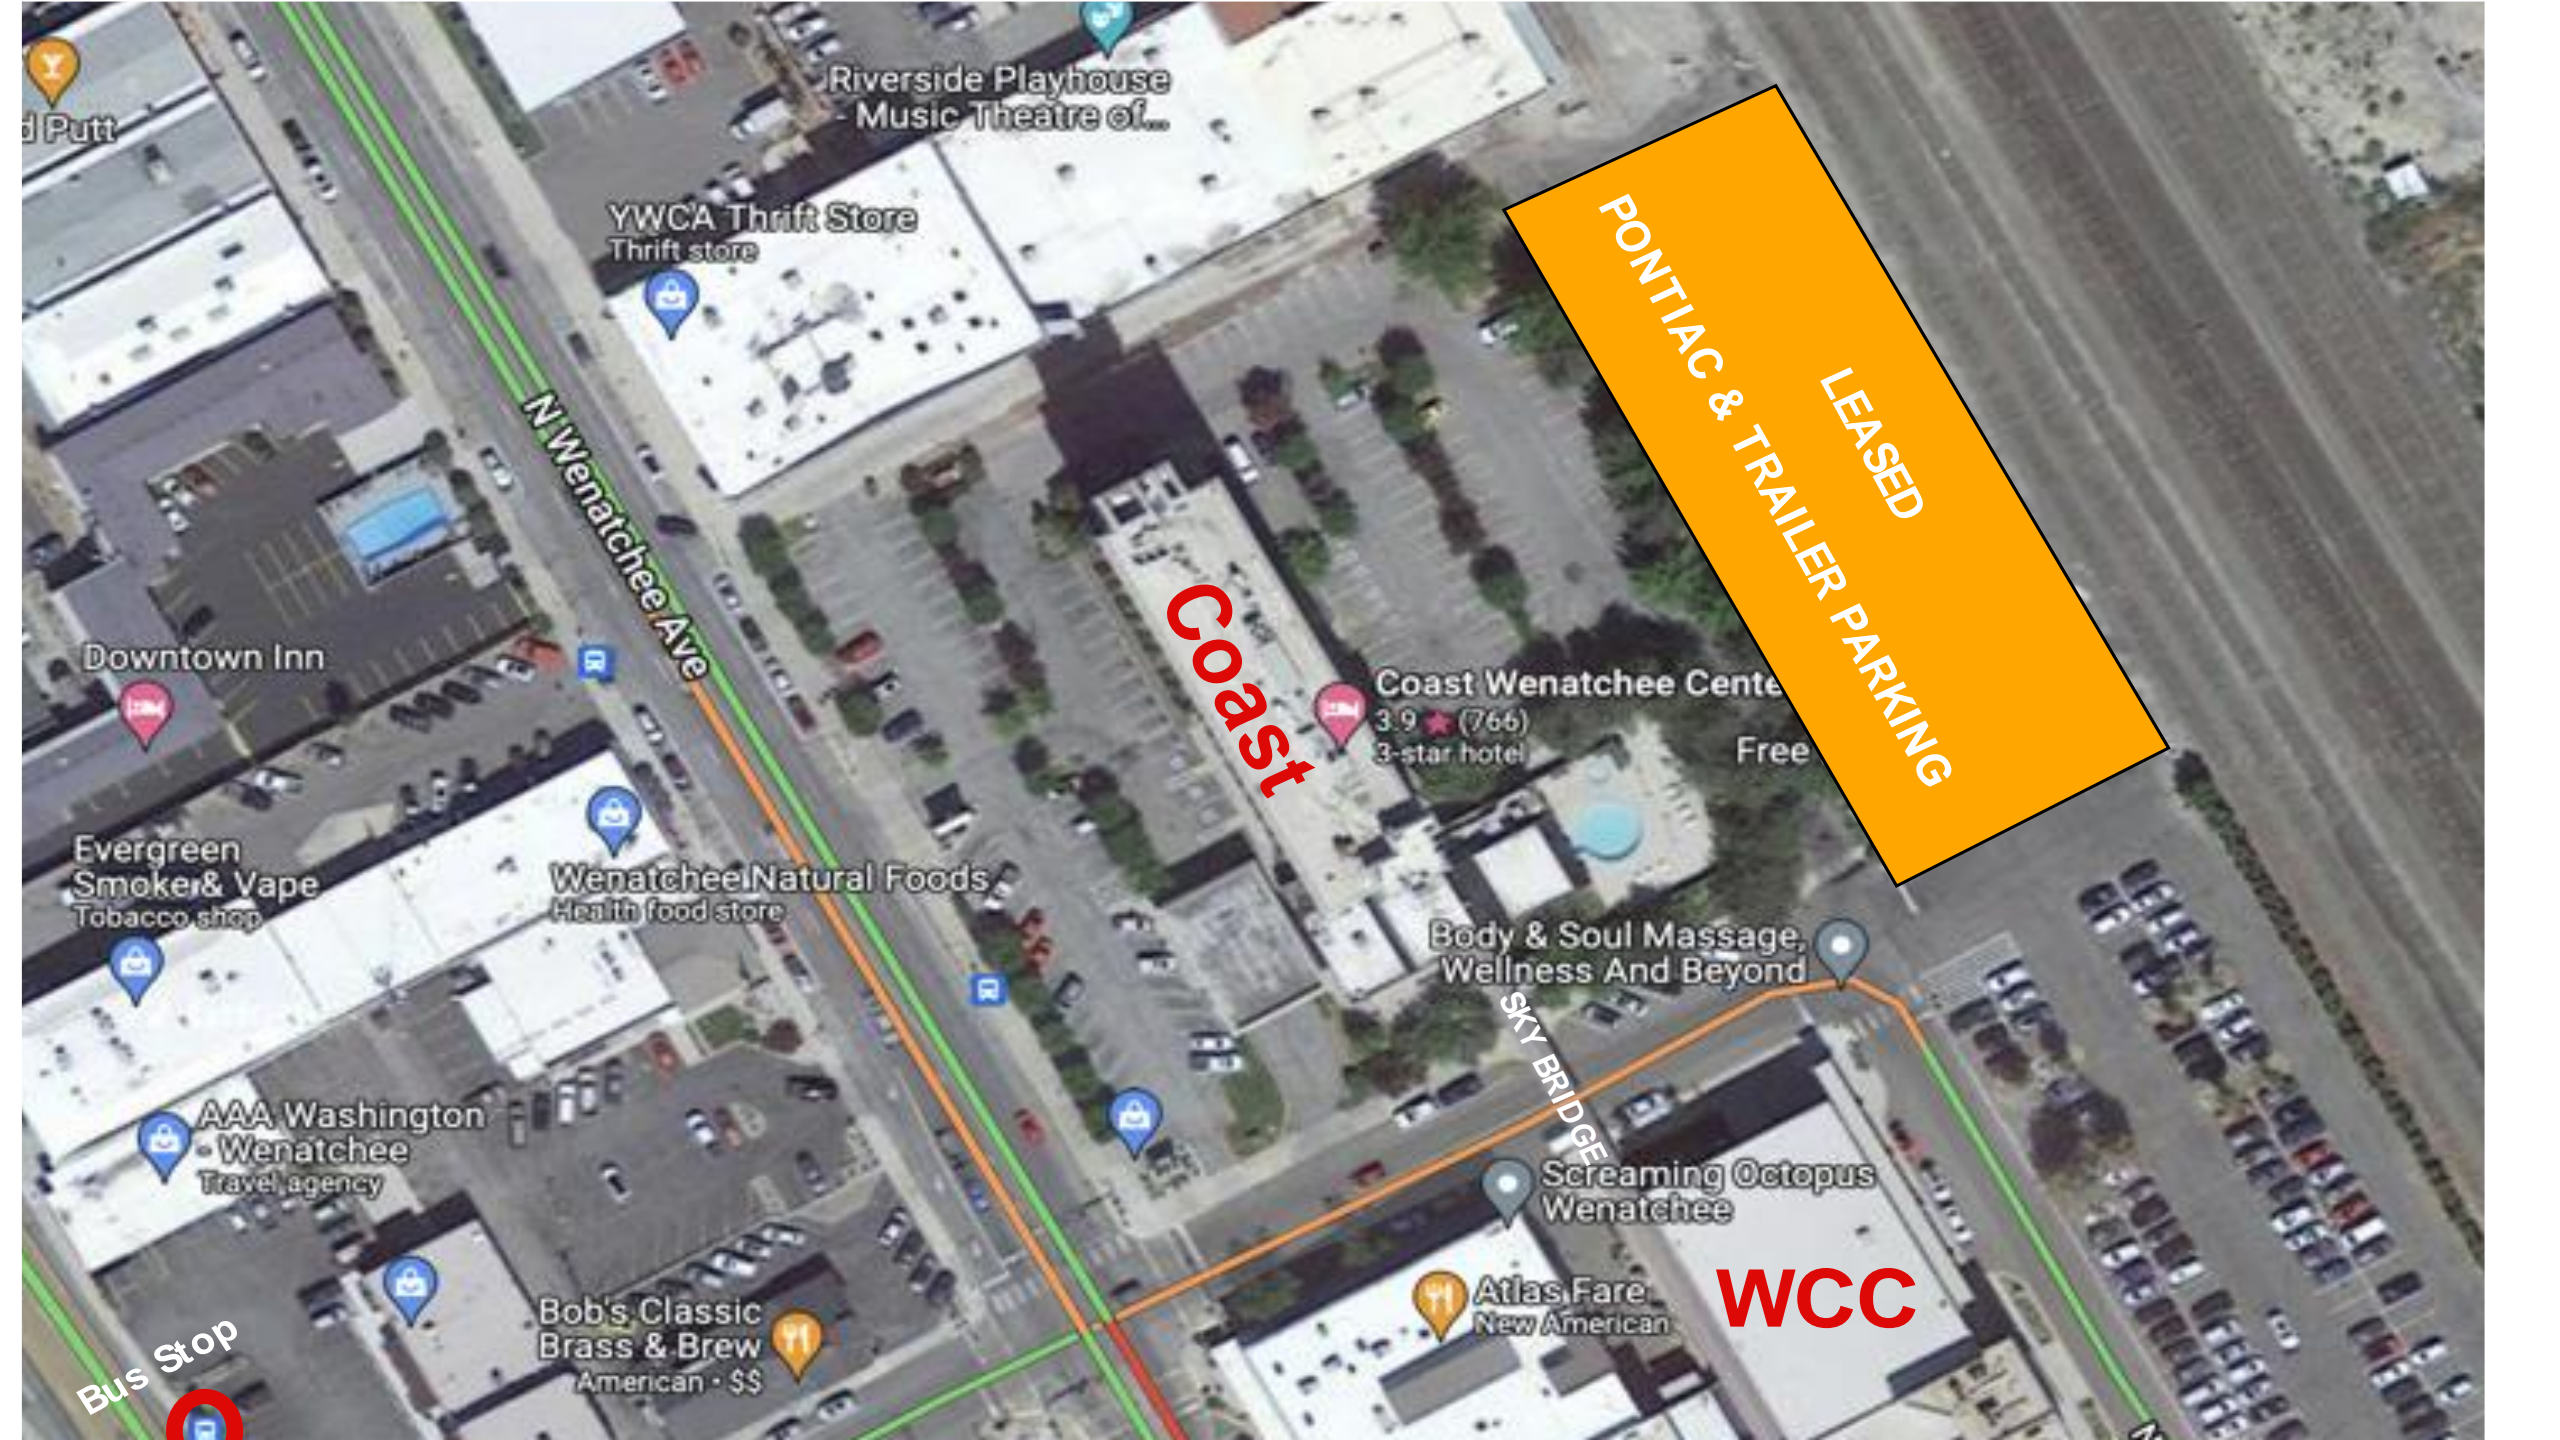

2023

TIGERS on the COLUMBIA

WENATCHEE, WA

Photo by Dean Johnson

Downtown Wenatchee

PUBLIC
MARKET

OPEN

SPEED
LIMIT
30

Pybus Public Market

OHME Gardens

Rocky Reach Dam

Rocky Reach Dam Park

ROCKY REACH DAM PARK

12/7/21, 10:01 AM

Google Maps

Rocky Reach Dam Park

PONTIAC & TRAILER PARKING
LEASED

Coast

WCC

Bus Stop

Riverside Playhouse
Music Theatre of...

YWCA Thrift Store
Thrift store

N Wenatchee Ave

Downtown Inn

Lady of the Lake

The Sunset Marina

Lake Shore and

Lady Of The Lake

US 97 of the

SEST

Bus

SEST