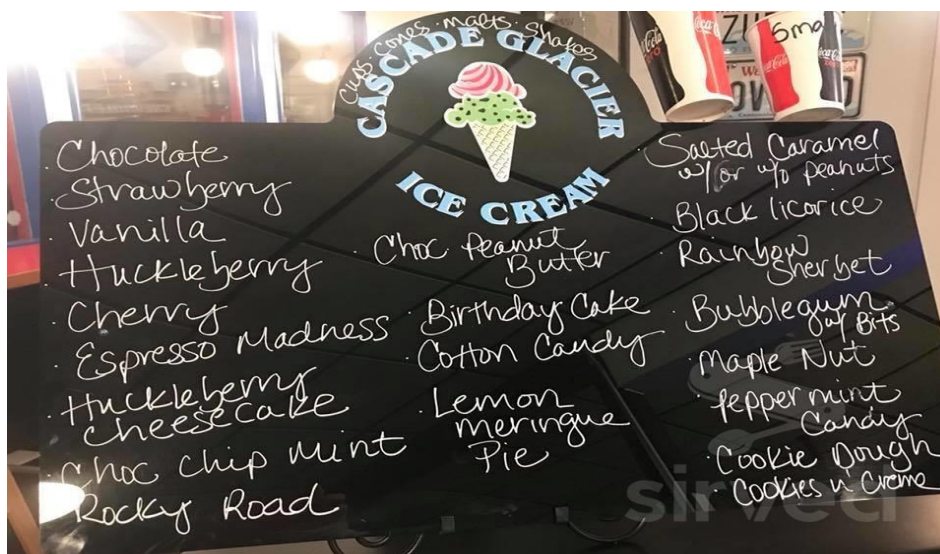

Hot Rod Café

Monitor, WA – 8 miles west of Wenatchee